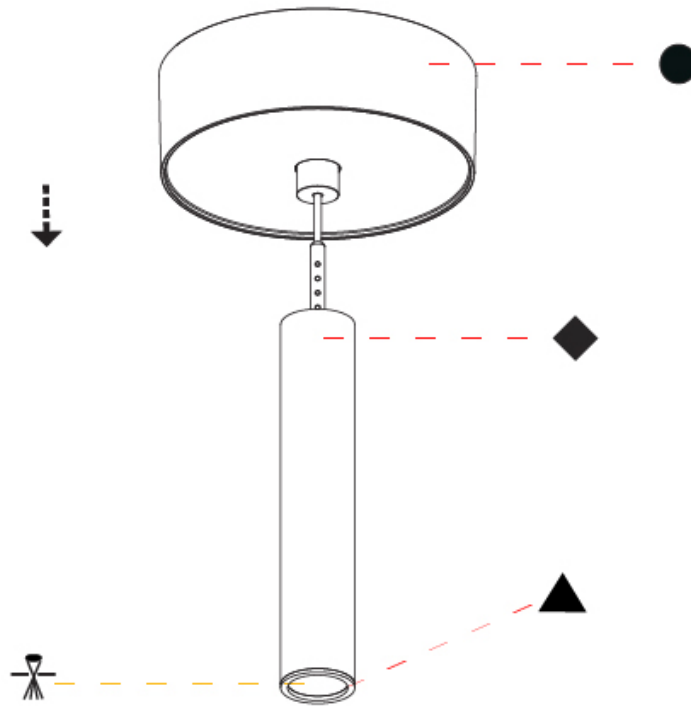

## HANGOVER PLUG SHINE MONOPOINT SURFACE CANOPY SUSPENSION

A30847-

PROJECT \_\_\_\_\_

TYPE \_\_\_\_\_

SPECIFIER \_\_\_\_\_

QUANTITY \_\_\_\_\_

DATE \_\_\_\_\_

A