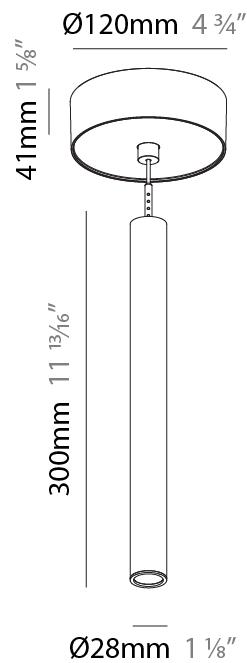

PHYSICAL

Shape: Cylinder
Diameter (mm): 28
Diameter (in): 1 1/8
Height (mm): 300
Height (in): 11 13/16
Max. Overall Height (mm): 2300
Max. Overall Height (in): 90 7/16
Light Distribution: Downlight
Weight (kg): 0.63
Weight (lbs): 1.39
Diffuser: Shine Ring - Opal / Yellow / Orange / Red / Blue / Green
Fixture Finish: SSR / BKV / CWI / CRY / HAB / UFT / ITA / RUA / FTG / MYG / LOD / PUS / FRO / FUP / KIA / POP / BLS / SPG / MEY / GOH / GUM / CHC / COM / ABZ / JAG / OBR / MOS / ROR
Fixture Material: Aluminum
Cable Details: 2000mm or 4000mm Black Cable

ELECTRICAL

Lamp Type: LED (Zhaga Standard)
Input Wattage (W): 6.6
Total Output Wattage (W): 6
Dimming: Tri-Mode (Non-Dimming and Phase Dimming (120Vac only) and 0-10V Dimming)
Driver Included: Yes
Driver Location: External
Driver Type: Constant Current - Universal
Driver Class: Class 2
Housing: ENCP3 w/quick connect
Input Voltage (V): 120 - 277
Constant Current (MA): 500

LED

Number of LEDs: 1
Color Temperature (°K): 2700 / 3000 / 4000
Max. Delivered Lumen (lm): 330 / 350 / 370
CRI: >90 CRI
Efficiency (%): 86
Lamp Life (hrs): 50000
Upon Request: ***3500K available in minimum quantities (larger quantities upon request)

OPTICAL

Optic°: 24 / 32 / 58

RATINGS AND CERTIFICATIONS

Certified By: Certified for North American Standards
IP rating: IP20